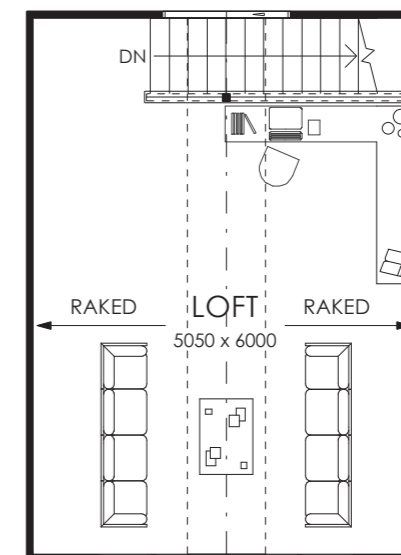

GROUND FLOOR PLAN

1:100

LOFT FLOOR PLAN

1:100

THIS PLAN IS AT 1:100 SCALE
ONLY IF PRINTED WITHOUT
'FIT TO PAGE' SELECTED

metrostyle.
LOFT SERIES
THE CREST LOFT
MODEL NUMBER 5733

ISSUE DATE: 17 JANUARY 2007

CONSTRUCTIVEMEDIA
www.constructivemedia.com.au