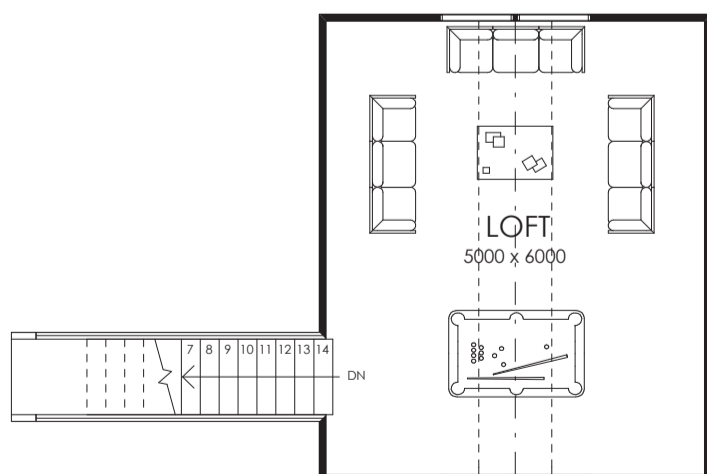

GROUND FLOOR PLAN
1:100

LOFT FLOOR PLAN
1:100

Edmonton Loft
Issue date: 06/01/2006