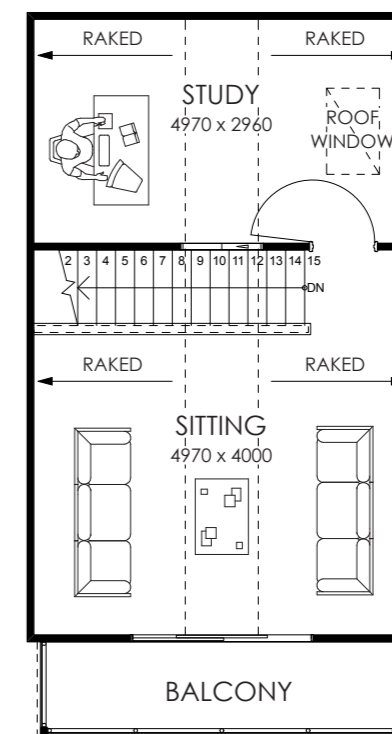

FLOOR PLAN

LOFT PLAN

THIS PLAN IS AT 1:100 SCALE
ONLY IF PRINTED WITHOUT
'FIT TO PAGE' SELECTED

metrostyle.

The Marri
MODEL NUMBER 5869

ISSUE DATE: 31 October 2008

CONSTRUCTIVEMEDIA
www.constructivemedia.com.au