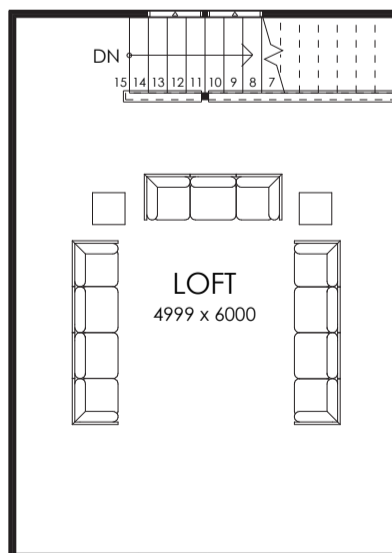

**GROUND FLOOR PLAN**  
1:100

**Portland Loft**  
Issue date: 06/12/2005