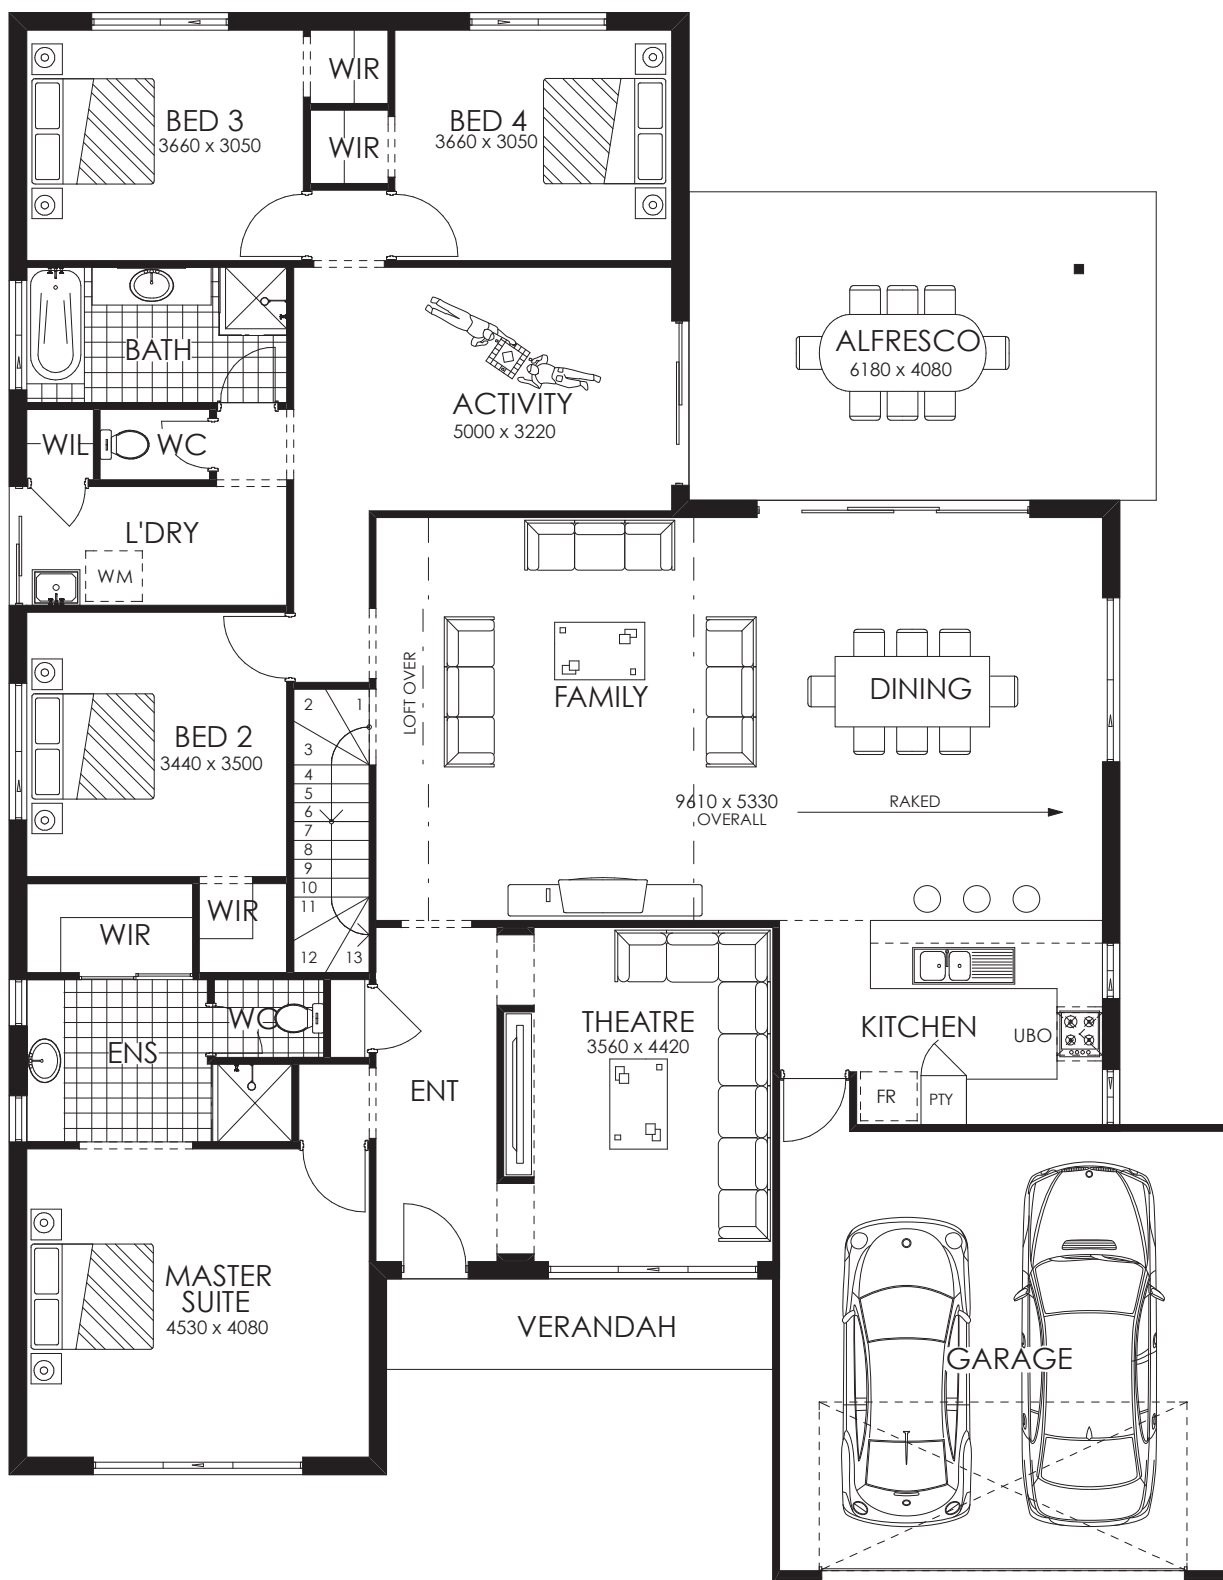

**LOFT FLOOR PLAN**

1:100

**GROUND FLOOR PLAN**

1:100

**Sandalwood Loft**

Issue date: 06/01/2006

MODEL NO: MS102

**loft**homes  
MAXIMISING YOUR SPACE