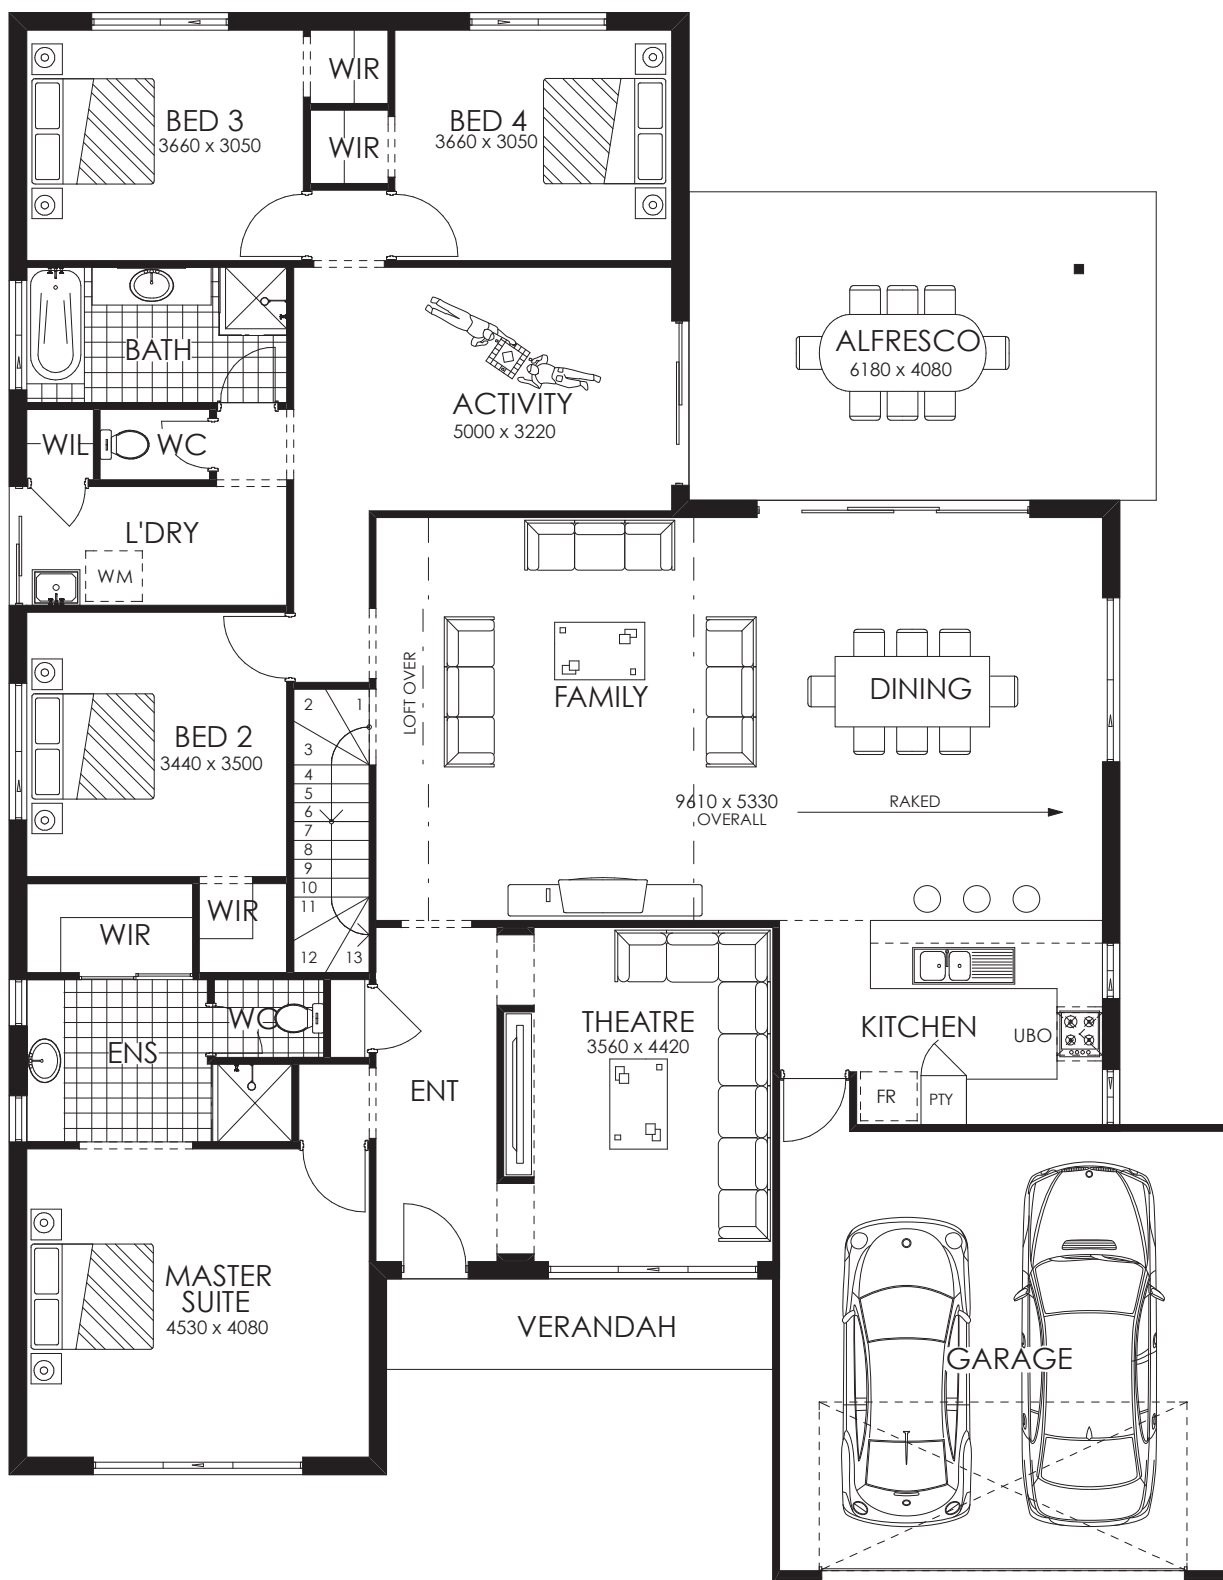

**LOFT FLOOR PLAN**

1:100

**GROUND FLOOR PLAN**

1:100

**Sandalwood Loft**

Issue date: 06/01/2006

MODEL NO: MS102

**lofthomes**  
MAXIMISING YOUR SPACE