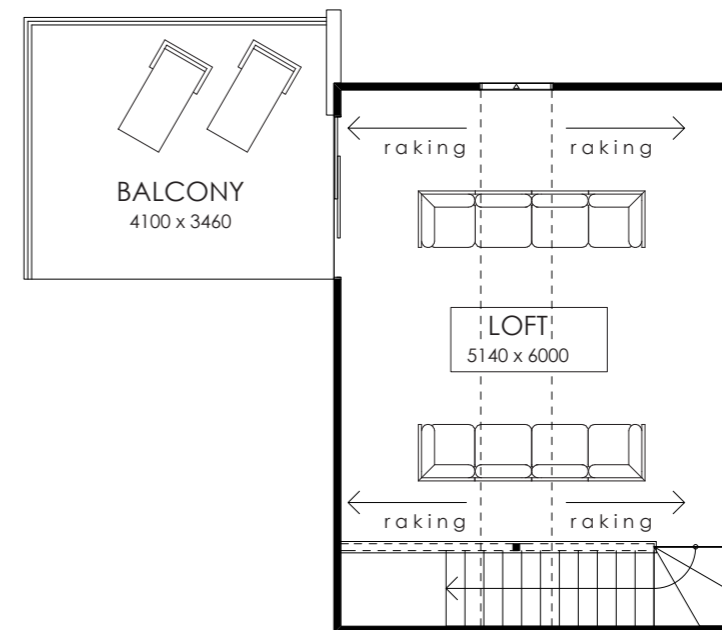

FLOOR PLAN

LOFT PLAN

THIS PLAN IS AT 1:100 SCALE
ONLY IF PRINTED WITHOUT
'FIT TO PAGE' SELECTED

metrostyle.

The Wandoo
MODEL NUMBER 5867

ISSUE DATE: 31 October 2008

CONSTRUCTIVEMEDIA
www.constructivemedia.com.au